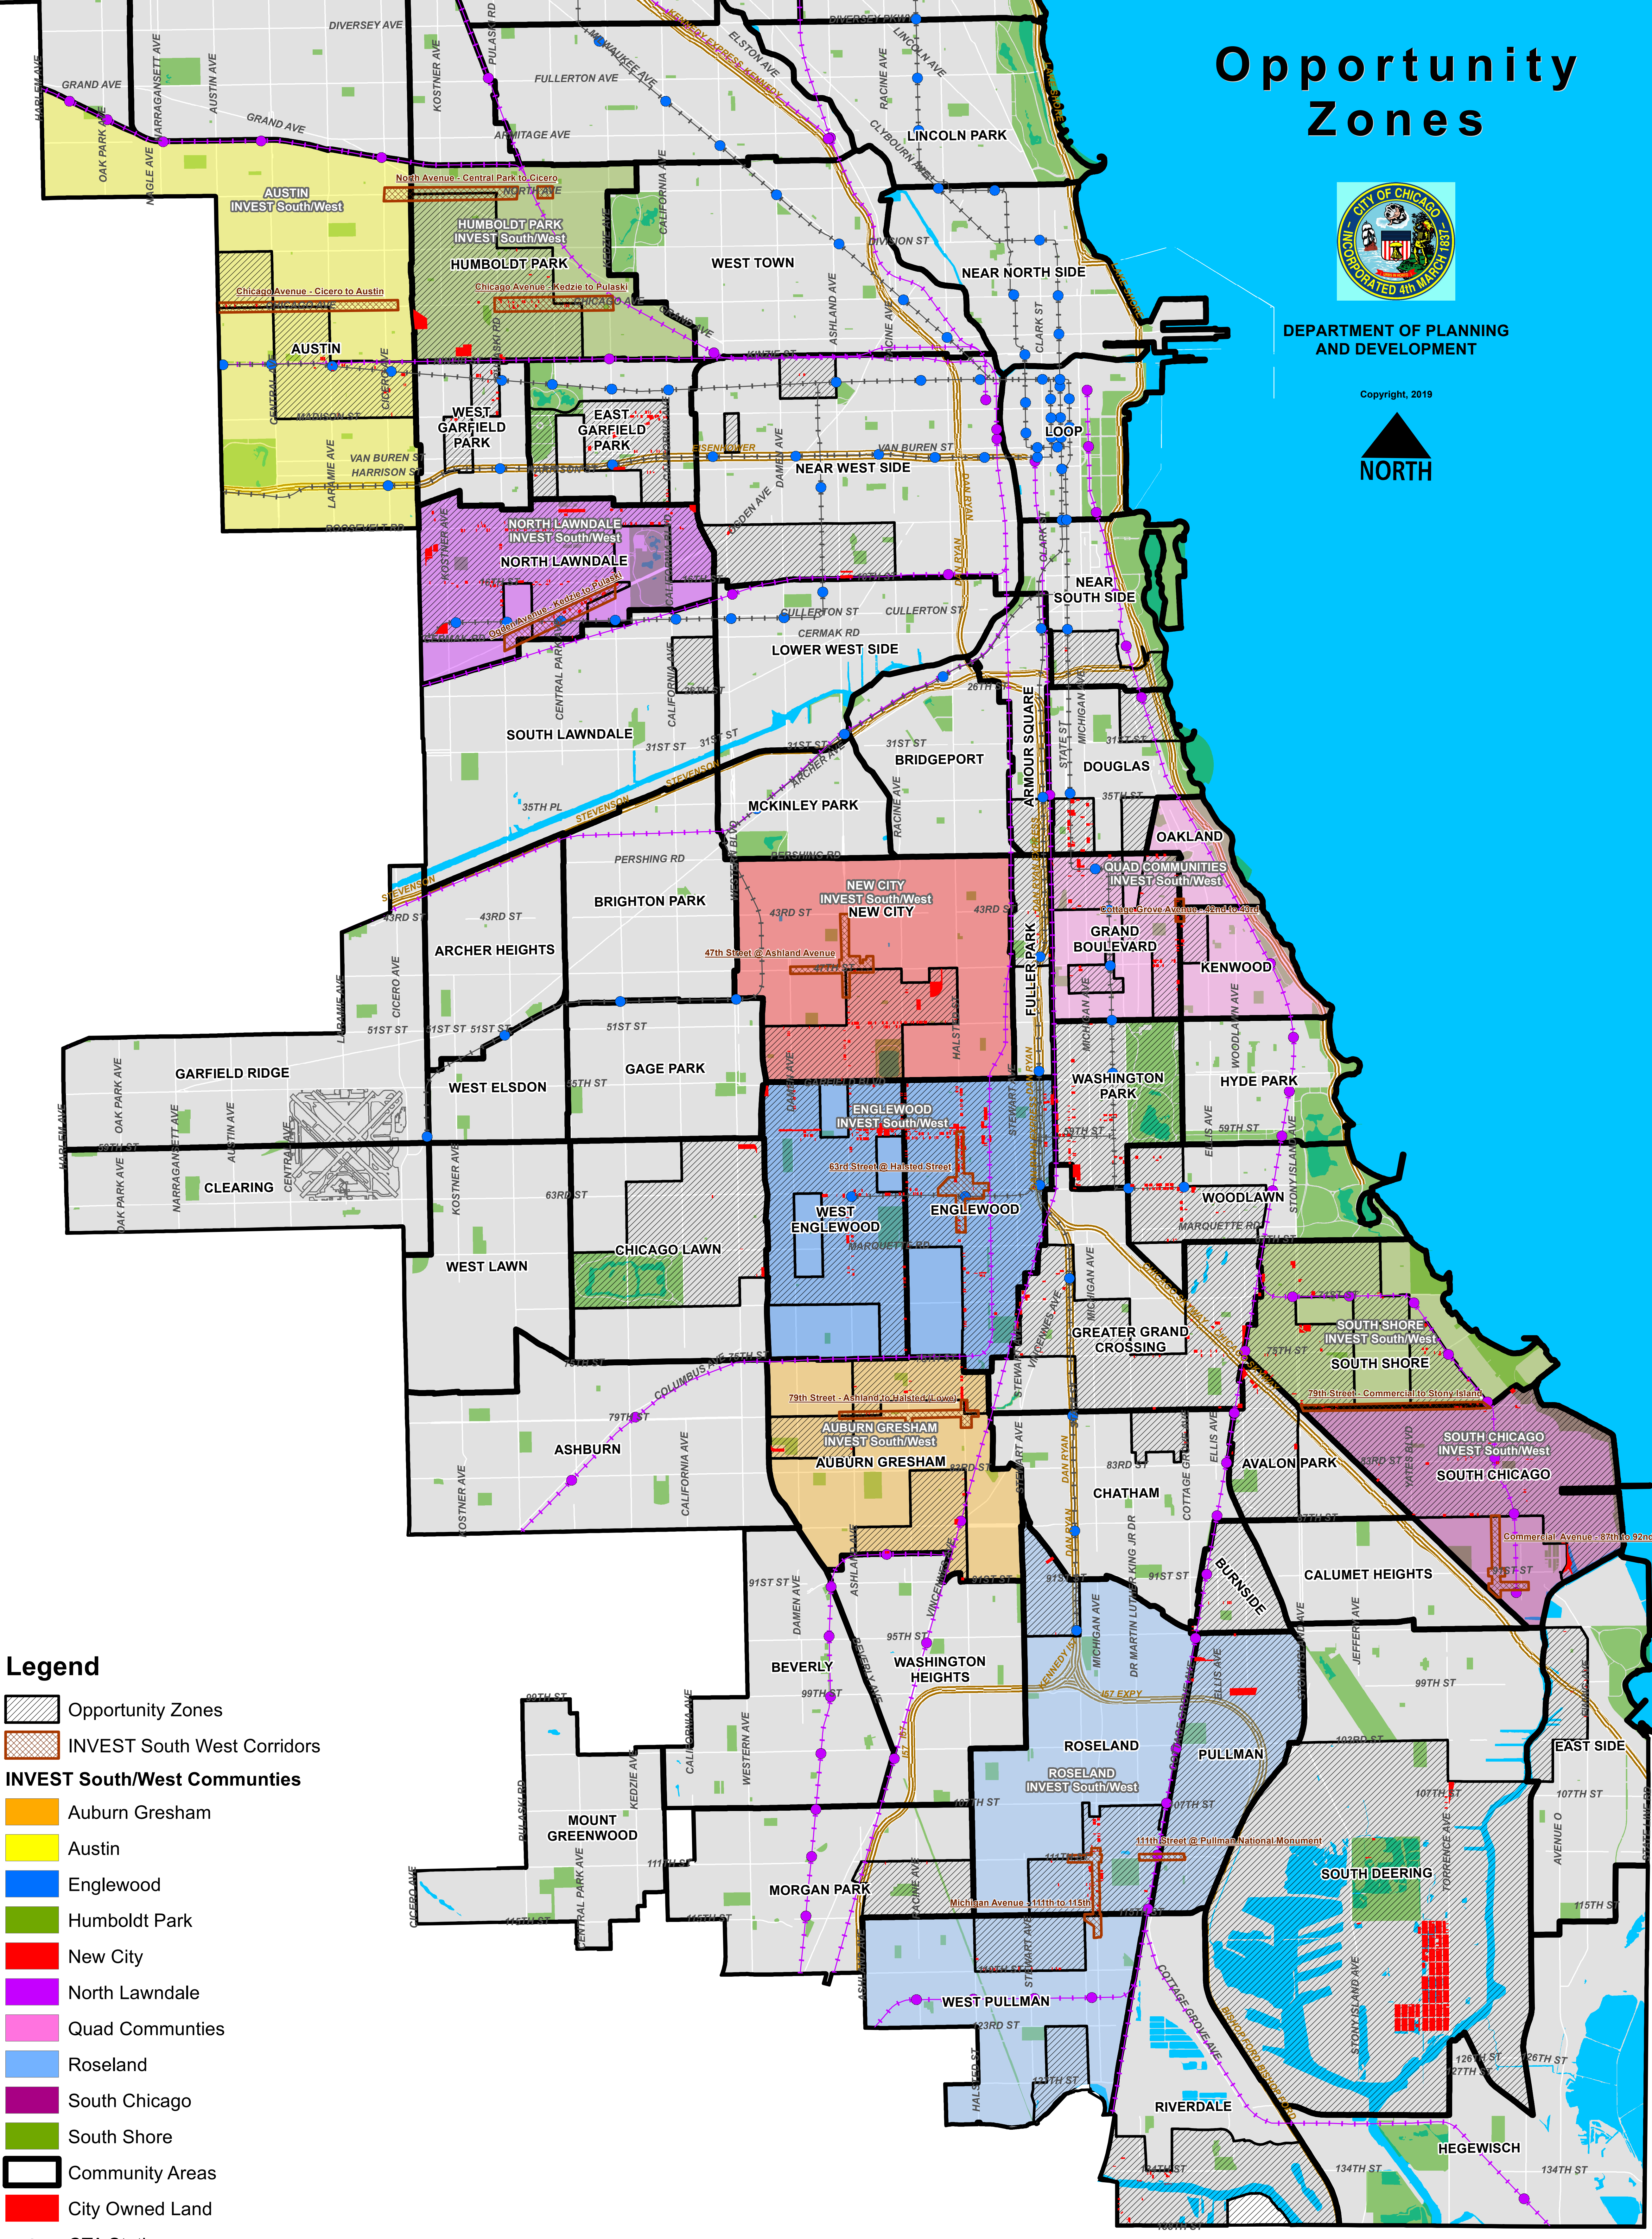

Opportunity Zones

DEPARTMENT OF PLANNING AND DEVELOPMENT

Copyright, 2019

- Legend**
- Opportunity Zones
 - INVEST South West Corridors
 - INVEST South/West Communities**
 - Auburn Gresham
 - Austin
 - Englewood
 - Humboldt Park
 - New City
 - North Lawndale
 - Quad Communities
 - Roseland
 - South Chicago
 - South Shore
 - Community Areas
 - City Owned Land
 - CTA Stations
 - CTA Line
 - Metra Stations
 - Metra Line