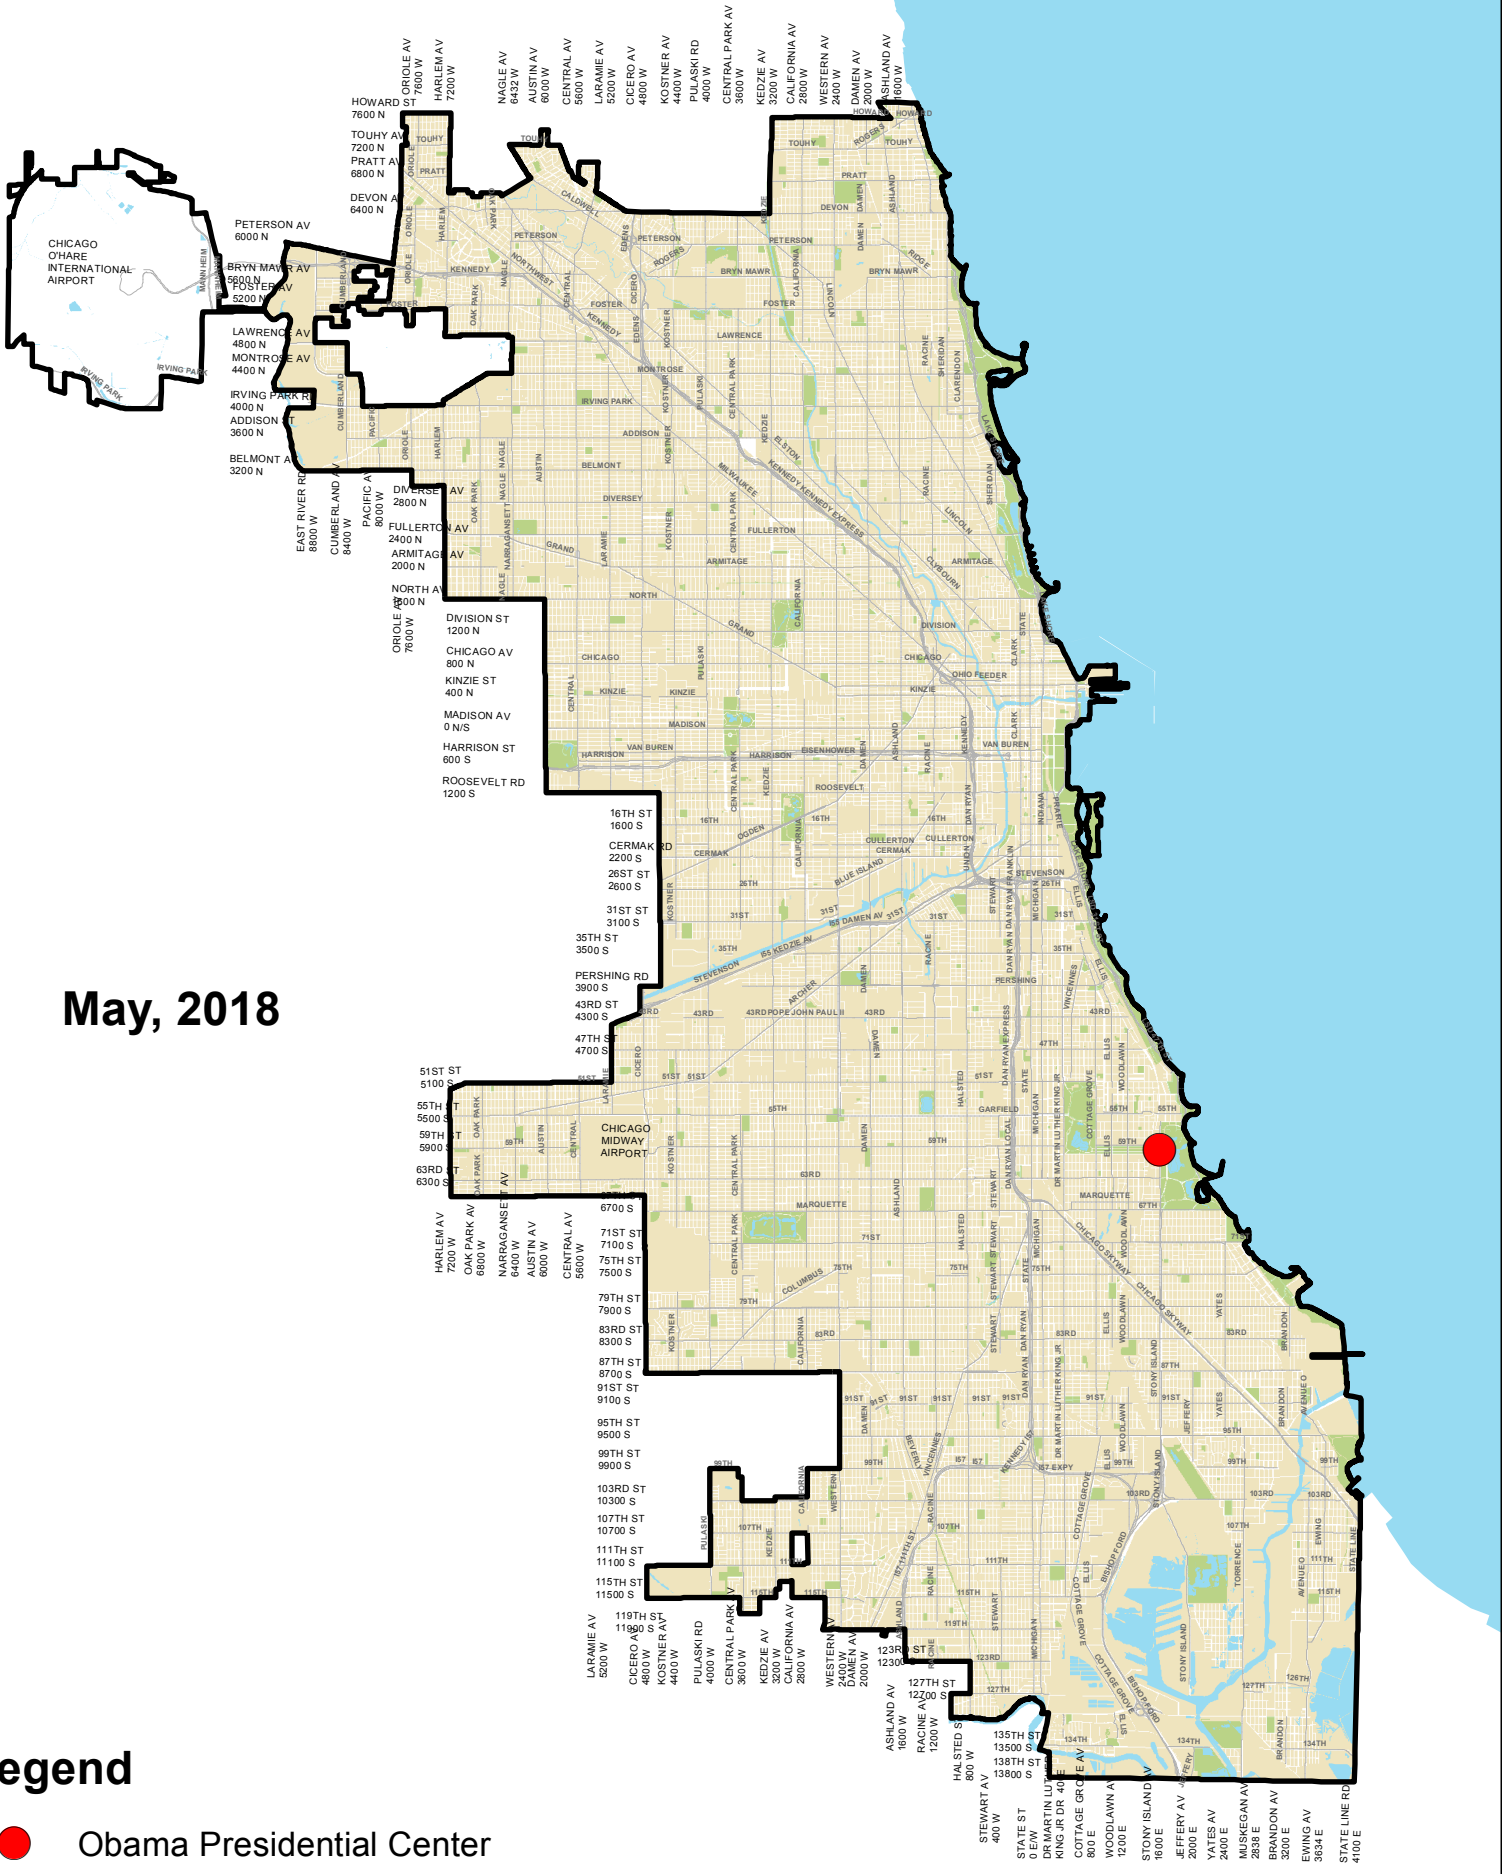

Chicago Plan Commission

DEPARTMENT OF PLANNING AND DEVELOPMENT
DAVID L. REIFMAN
COMMISSIONER
Work Product
Copyright, January, 2018, City of Chicago

May, 2018

Legend

 Obama Presidential Center