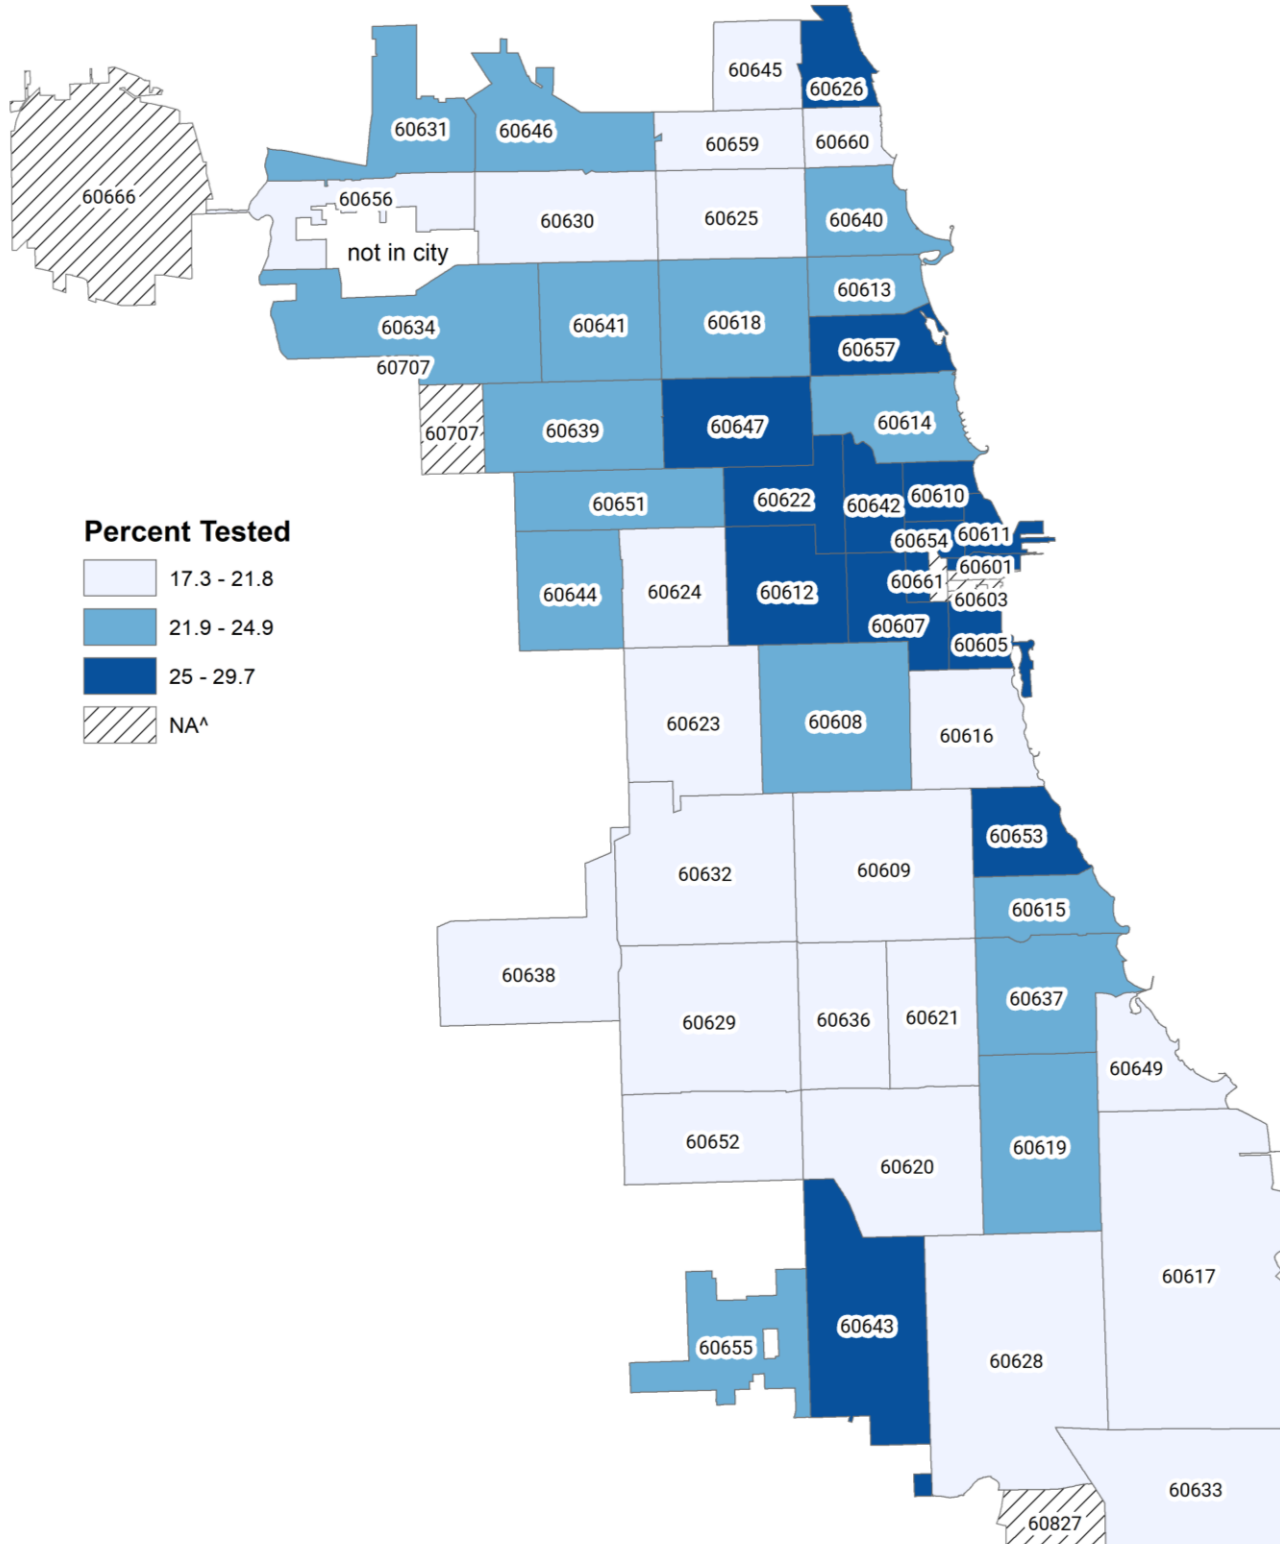

# CHICAGO COVID-19: Percent Tested by Zip code

October 1, 2020

**COVID-19 Testing Rates by Population**  
**Chicago zip code n=618,635\* through September 30, 2020**

\* Please note that 619,635 out of 687,767 COVID-19 tests with a valid Chicago zip code are shown on this map.

^ Zip codes with low population or zip codes that extend outside city of Chicago boundary.

Data Source: Providers reporting to CDPH through the Illinois National Electronic Disease Surveillance System; US Census Bureau, American Community Survey 2018 5-year estimates.